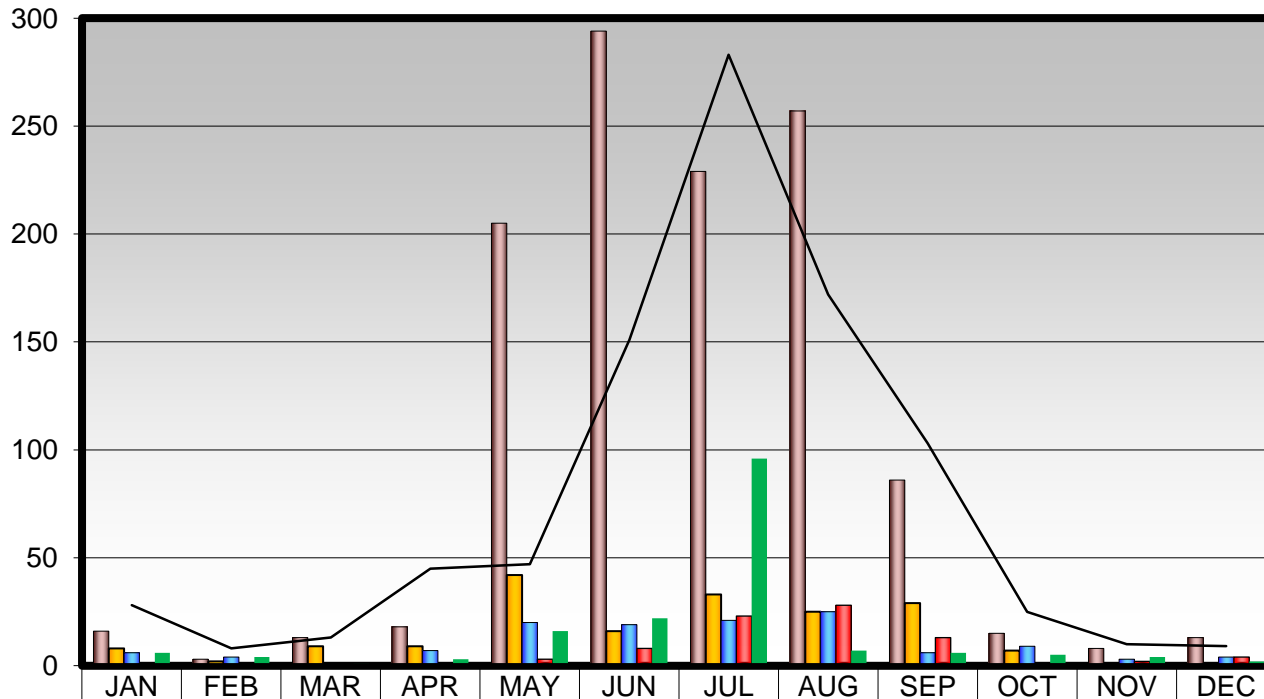

NANTUCKET MEMORIAL AIRPORT

- monthly noise complaint totals -

Complaints

	JAN	FEB	MAR	APR	MAY	JUN	JUL	AUG	SEP	OCT	NOV	DEC
2008	16	3	13	18	205	294	229	257	86	15	8	13
2009	8	2	9	9	42	16	33	25	29	7	1	1
2010	6	4	1	7	20	19	21	25	6	9	3	4
2011	1	1	1	0	3	8	23	28	13	1	2	4
2012	6	4	1	3	16	22	96	7	6	5	4	2
2003 Base Year	28	8	13	45	47	151	283	172	103	25	10	9

Through December 2012

Total Complaints for 2012- (**172**)